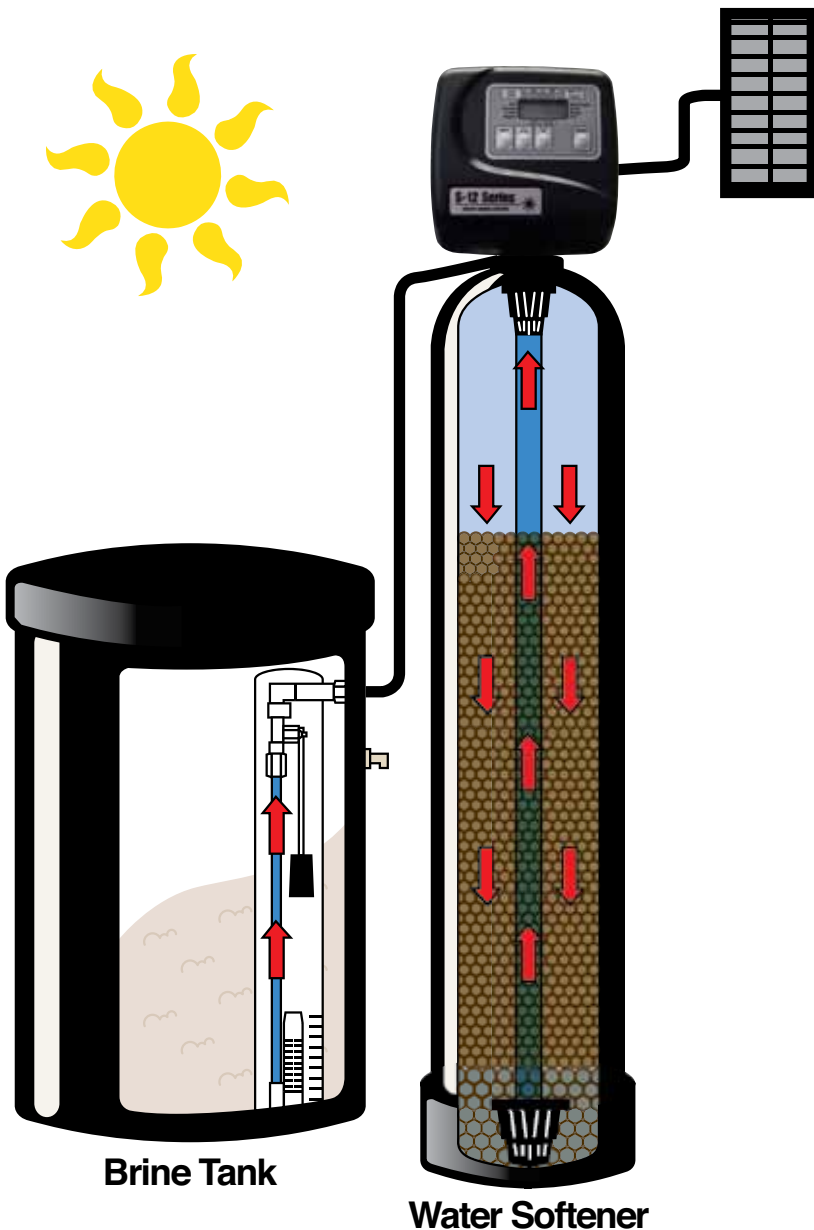

Hellenbrand[®]
What's In Your Water?[™]

S-12 Series
SOLAR SERIES SYSTEM

*Battery Operated
with Solar Recharge*

Soft Water with Solar Power

The Hellenbrand S-12 Water Conditioning System Saves You Money!

Better in the bathroom.

Better in the kitchen.

Better in the laundry.

Brine Tank

Water Softener

S-12 Features . . .

- Solar panel or AC adapter recharges 6 batteries
- Years and Years of reliable operation with the high end Solar/AC re-chargeable Nickel Metal Hydride Batteries
- Modular snap together solar panel easy to install
- State of the art electronics maximizes efficiency of the system