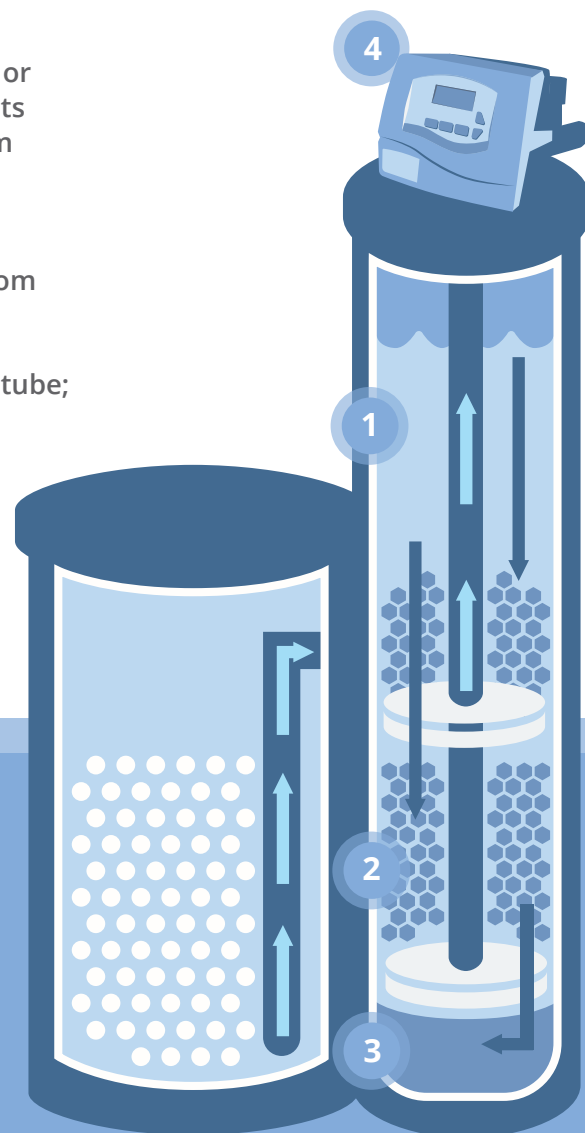

HOW THE PROMATE 6.0-DMT WORKS

- 1 Raw water enters the top chamber containing either softening or carbon media based on the needs of your home. The media acts like a magnet attracting and removing unwanted minerals from your water, which conditions it.
- 2 Conditioned water flows to the bottom chamber for a second treatment. This step of our dual process is based on your custom water analysis and will reduce hardness or color in your water.
- 3 As water reaches the bottom of the tank, it exits the center tube; soft, clear, ready for use in your home or business.
- 4 Once saturated, the media must be recharged, which is where salt comes in. The salt solution flows through the media, recharging it and flushing unwanted minerals to the drain.

ProMate 6.0-DMT: Superior Performance

Enhanced technology and fewer parts, means less maintenance.

Superior Flow Technology

- Vortech™ distribution plate leverages more surface area for superior performance
- Saving up to 20 gallons per regeneration cycle